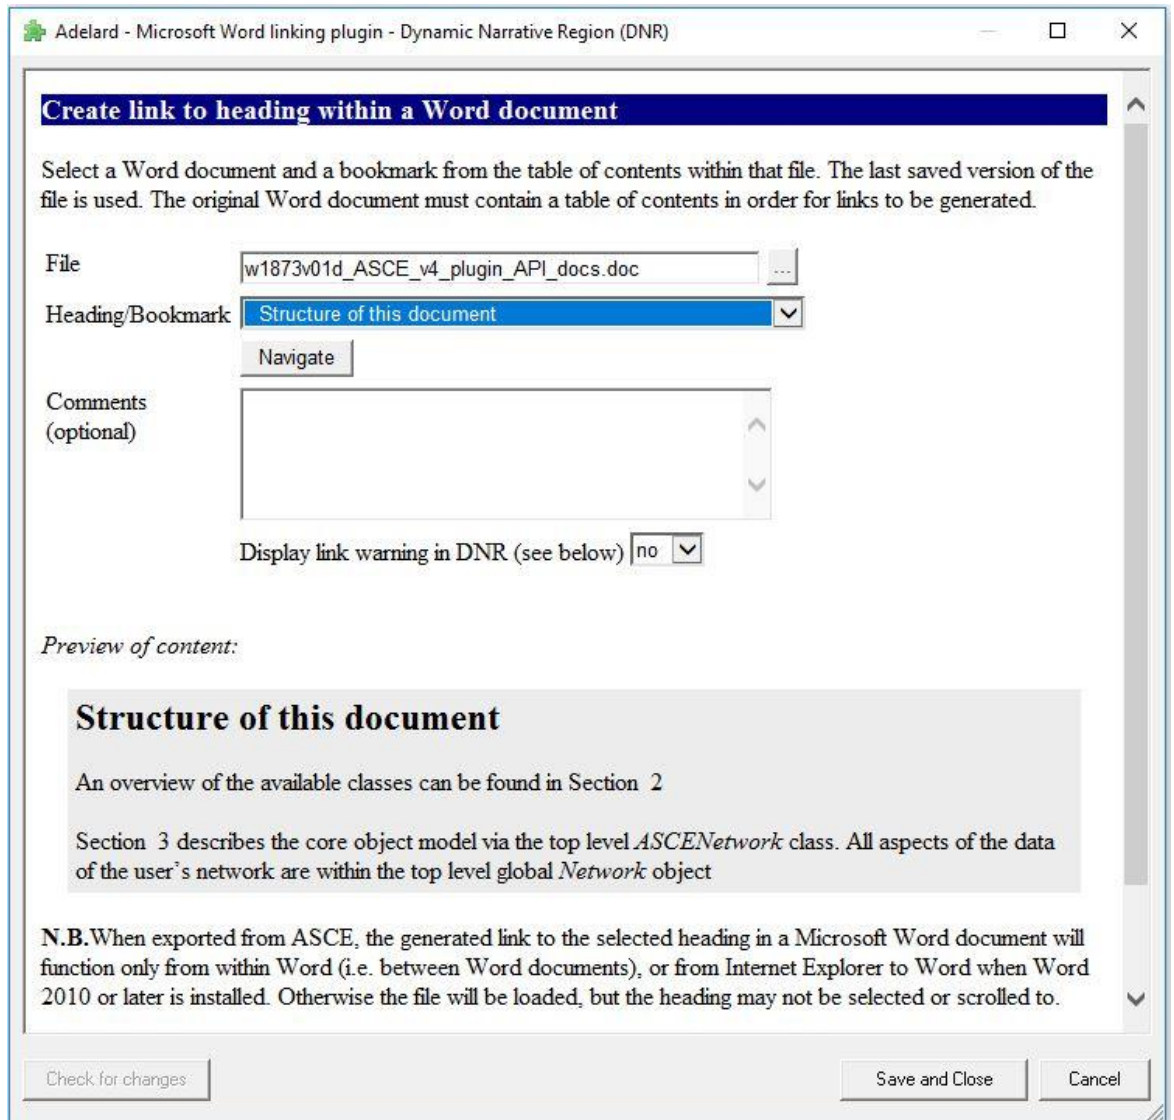

Linking to a specific heading in a Word document: